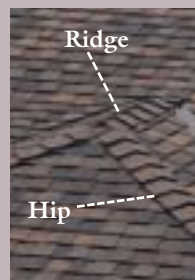

Shown in Weathered Wood

Ventilation

Proper attic ventilation improves air circulation.

Add a little accent to your roof.

For an extra finishing touch, CertainTeed offers an added accessory for capping hips and ridges. It comes in several colors, meaning there's one to coordinate with your Landmark TL Ultimate shingles.